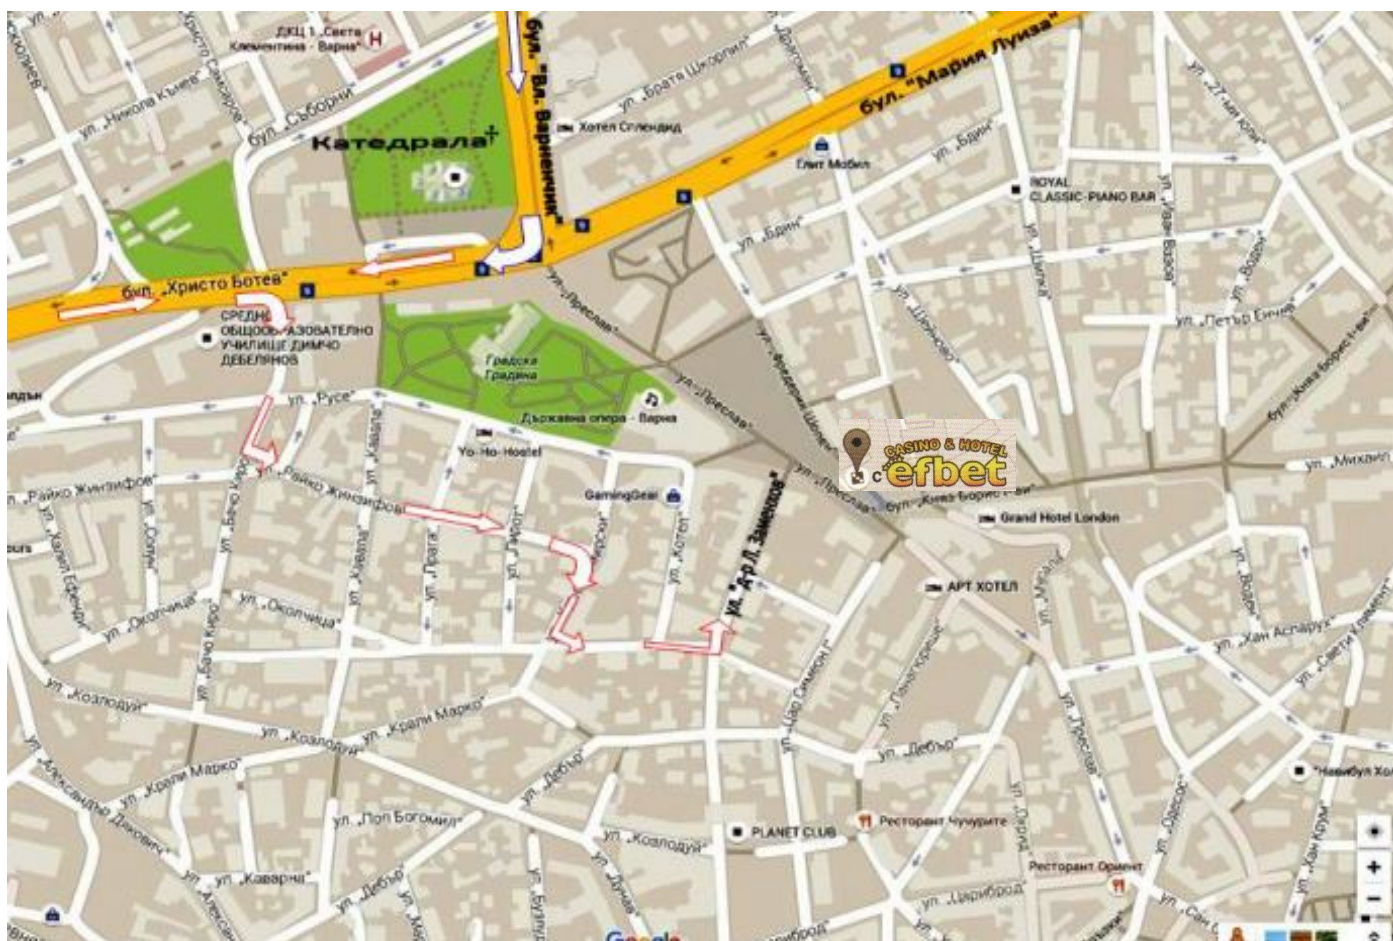

## Casino & Hotel “Efbet”

### GPS Coordinates:

N43° 12.1999', E27° 54.8165'

**You can reach Casino & Hotel “Efbet” by the following route upon arrival from South road A5 (Burgas, Turkey):**

From South , road A5 (from Burgas, Turkey) to "D-r Ludwig Zamenhof" Street:

After passing the “Asparuhov” bridge drive straight ahead on "Hristo Botev" Boulevard until the second traffic lights turn right on "Bacho Kiro" Street. The first street on the left is forbidden, so you should turn left in the second - "Rayko Zhinzifov" street, continue straight ahead and after about 300 meters turn right, then turn left on "Kapitan Petko Voivoda" Street, the second street on the left after about 10 meters is "D-r Ludwik Zamenhov” Street. At the end of the street you will be on "Nezavisimost" Square, turn right. The location of Casino & Hotel “Efbet” will remain on the left.